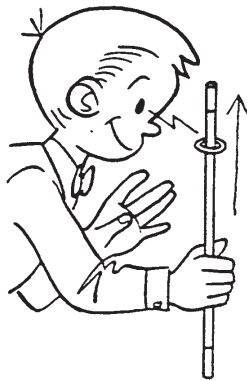

# Magic You Can Do!

## The Rising Ring

**Effect:**  
Hold a Magic Wand (a pencil will do) straight up. Place a finger ring on it and let it rest on the hand holding the wand. Say a magic word and the ring will rise up and down the wand, stopping and starting on your command!

**How it works!**  
Attach a length of black thread to the top of the wand, the other end is attached to your lowest shirt or coat button. Hold the wand close to you as you place the ring on it. To make the ring rise, push the wand away from you. To lower it, bring the wand closer to you.