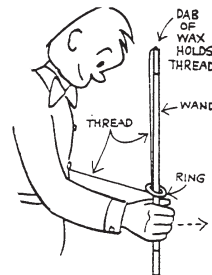

## The Rising Ring

**Effect:**  
Hold a Magic Wand (a pencil will do) straight up. Place a finger ring on it and let it rest on the hand holding the wand. Say a magic word and the ring will rise up and down the wand, stopping and starting on your command!

**How it works!**  
Attach a length of black thread to the top of the wand, the other end is attached to your lowest shirt or coat button. Hold the wand close to you as you place the ring on it. To make the ring rise, push the wand away from you. To lower it, bring the wand closer to you.